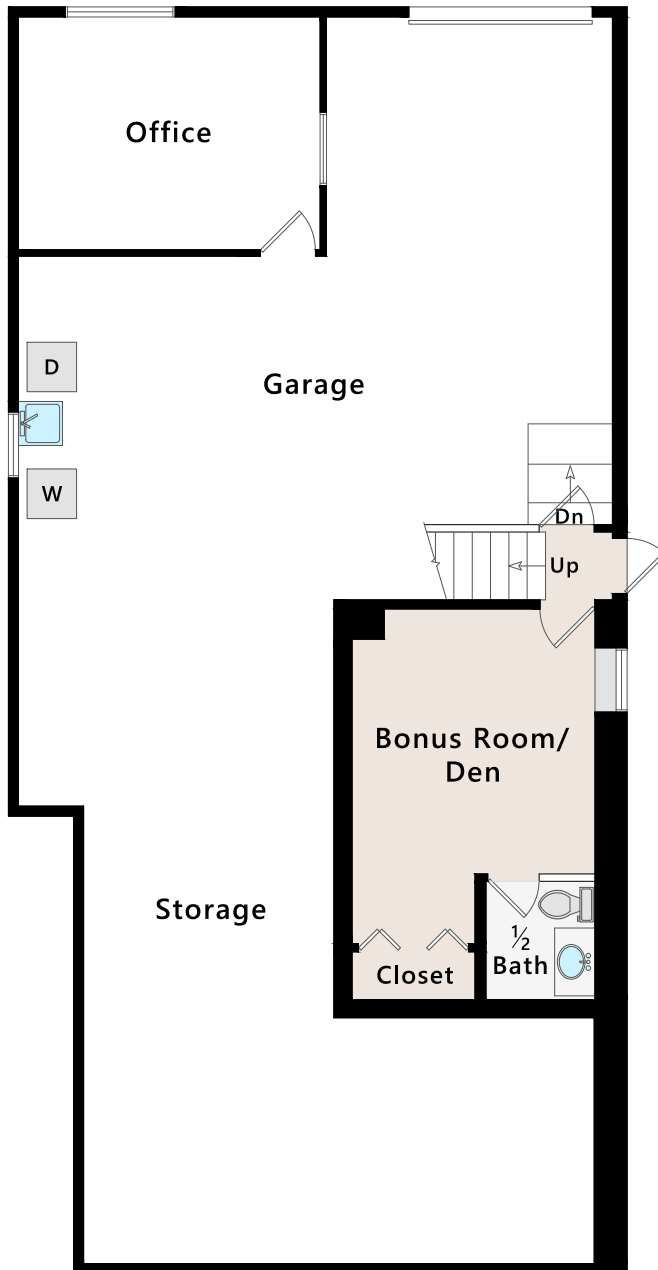

1831 16th Avenue

San Francisco, CA

Lower Level

Main Level